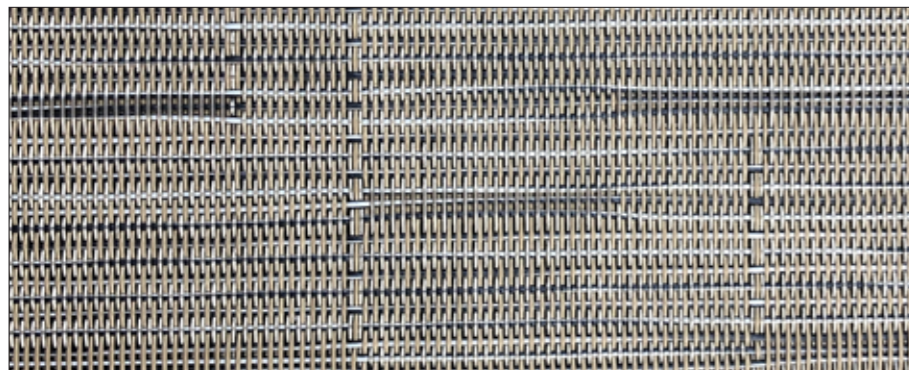

T2200.U12
Tovaglietta in PVC, "tundra" tortora
30 x 45 cm